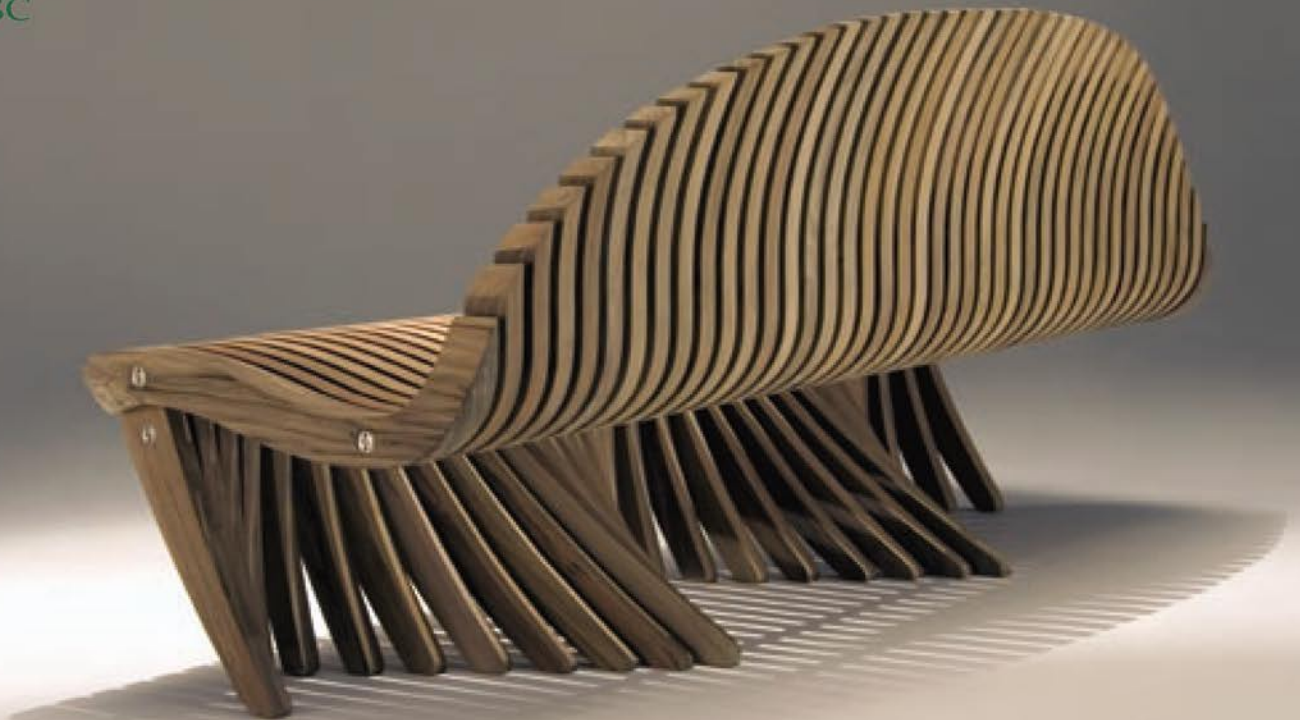

D I A M O N D T E A K

2024

1

Top: Spirit Song Wing, Curved (77")
Middle: Spirit Song Bench, S/S (90")
Bottom: Spirit Song Bench, W/W (124")

What if furniture could be beautiful, comfortable, and durable beyond all expectation? INTRODUCING SPIRIT SONG...Golden teak and shimmering stainless steel blend together in a timeless elegance of strength and stability. This exquisite line of heirloom furniture can be combined in countless arrangements for both indoor and outdoor use. Each design in the collection is a work of art, with graceful, elegant curves crafted by the team of Tiffany and Tiffany. This beautiful furniture graces gardens, fine homes, snowy mountaintop retreats, and tropical island resorts. Its comfort and strength have enriched university campuses, national museums, and corporate parks. The functional durability and aesthetic character of the Spirit Song Collection will soar above your expectations.

U.S. Patents # D443,769 and # 6,824,221
Spirit Song Bench Curved (96")
Tiffany Residence, Point Pleasant, PA

Spirit Song Bench, Custom S-Curve

THE SPIRIT SONG COLLECTION IS THE VERY ESSENCE OF FUNCTIONAL ART.

Imbued with a sense of adventure, this beautiful furniture defines high style, supreme comfort, and fine craftsmanship. Born of an articulated need and built upon a series of abstractions, each piece of this furniture is a vision fully realized. Inspired by a thirty-year history of collaboration, designers Barbara and Robert Tiffany have brought their creative process to a peak in the Spirit Song Collection. Their remarkable teak furniture designs embody innovation, function, and a unique artistic vision.