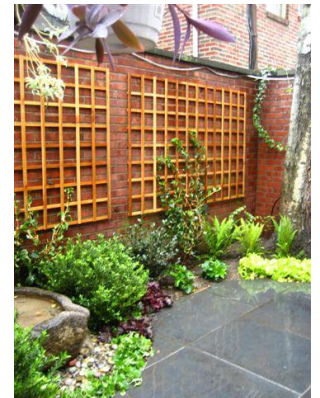

Tree Box with Bench (detail)
36" L x 20" W x 20" Ht

Planter Benches are a great way to add a seating arrangement and provide space for all of your favorite flowers. Our benches can be easily and safely connected to our planter boxes. Each bench seats two comfortably. Planter benches are seat platforms that connect to planters. **Custom sizes are available.**

Available planter bench sizes and pricing:

18"W x 48"L	PLBE	\$218
-------------	------	-------

Trellises

Tree Box Trellis
24"W X 48"H

Tree Box Trellis
24"W X 36"H

Tree Box Trellis
36"W X 72"H

A perfect solution for all climbing plants, our attractive teak tree box and wall trellises are available in a variety of sizes. Tree box trellises fit inside the 24", 36", 48" and 60" long tree boxes in heights ranging from 24" to 96".

Wall trellises are made in 24" to 48" widths, and are available from 24" to 96" heights.

Available trellis sizes and pricing:

24"W x 36"H	TRE2436	\$55
24"W x 48"H	TRE2448	\$76
24"W x 60"H	TRE2460	\$92
24"W x 72"H	TRE2472	\$110
36"W x 36"H	TRE3636	\$82
36"W x 48"H	TRE3648	\$111
36"W x 72"H	TRE3672	\$163
36"W x 96"H	TRE3696	\$ 55
48"W x 48"H	TRE4848	\$145
48"W x 72"H	TRE4872	\$ 21
48"W x 96"H	TRE4896	\$335