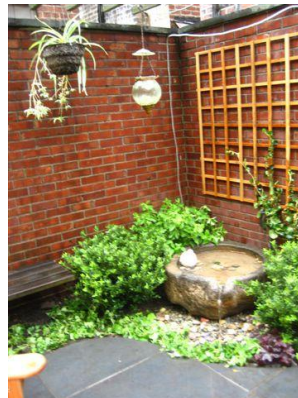

Custom sizes and shapes available. Call for pricing.

Please specify if the trellises are for use in planter boxes so the correct sizes can be sent.